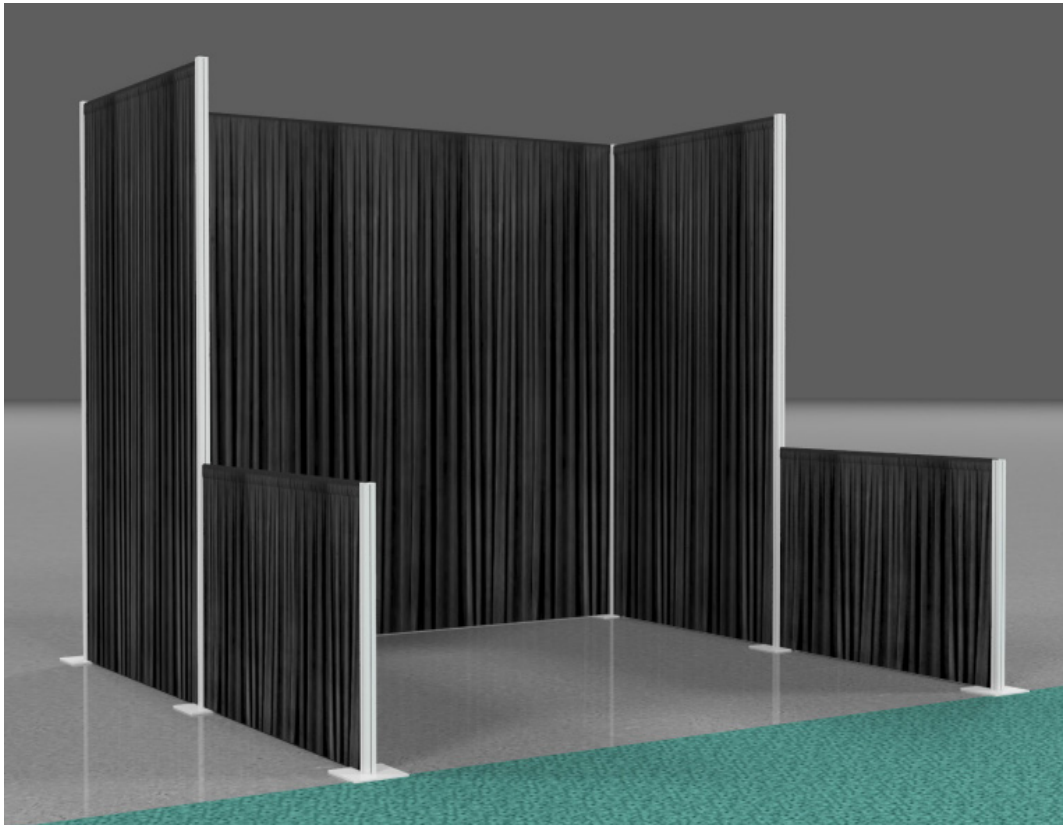

## Standard 10'x10' Inline Booth

**Included in your standard booth:**

8' High backwall drape, 3' High sidewall drape

7" x 44" Cardstock Identification Sign

**Show drape color:** Black, White

**Aisle carpet color:** Tuxedo

**Please note: Booth carpeting is not provided but is required.**

**Flooring can be rented through Shepard or you may bring your own.**

## Made in America Pavilion

**Included in your standard booth:**

8' High backwall drape, 3' High sidewall drape  
7" x 44" Cardstock Identification Sign

**Show drape color:** Red, White, Blue

**Aisle carpet color:** Cayenne