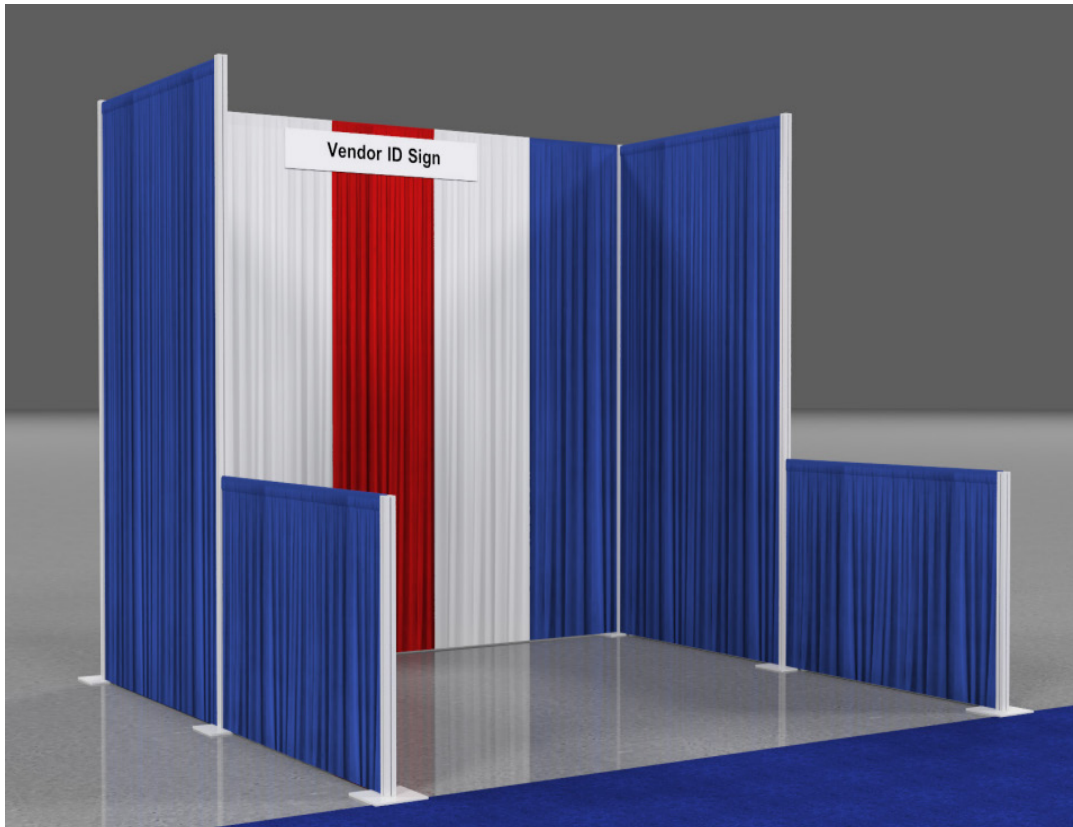

## Standard 10'x10' Inline Booth

**Included in your standard booth:**

8' High backwall drape, 3' High sidewall drape

7" x 44" Cardstock Identification Sign

**Show drape color:** Black, White

**Aisle carpet color:** Tuxedo

**Please note: Booth carpeting is not provided but is required.**

**Flooring can be rented through Shepard or you may bring your own.**

## Made in America Pavilion

**Included in your standard booth:**

8' High backwall drape, 3' High sidewall drape  
7" x 44" Cardstock Identification Sign

**Show drape color:** Red, White, Blue

**Aisle carpet color:** Cayenne