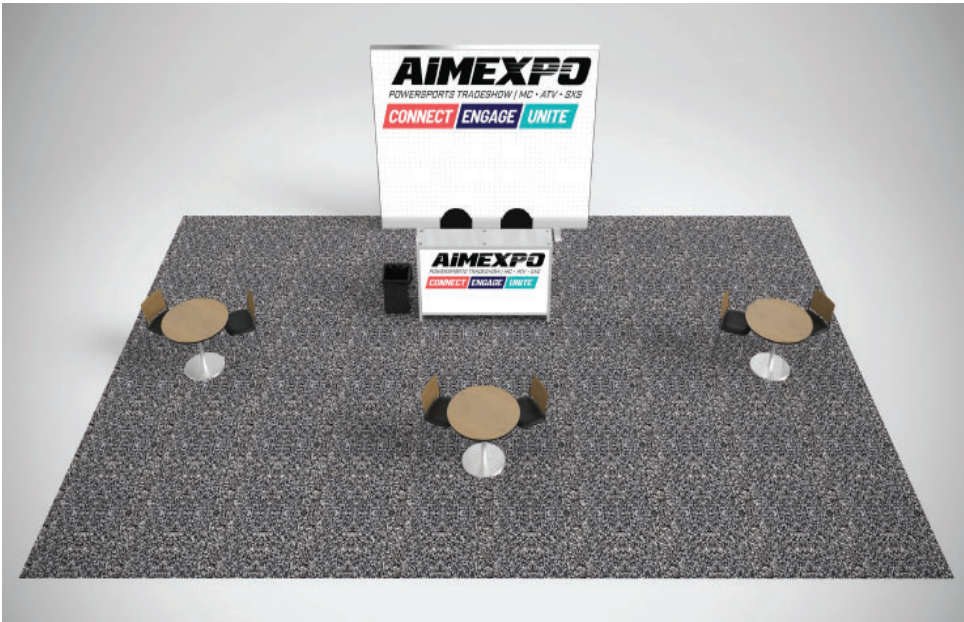

### Included in your booth:

- 8' x 10' Backlit Backwall with Customizable Graphics
- (3) 30" (h) Pedestal Table, 36" Diameter
- (3) Side Chairs
- (1) LC3 Counter
- Set up and tear down labor
- 200 lbs. of Material Handling

## 20'x30' Booth

### Included in your booth:

- 8' x 10' Backlit Backwall with Customizable Graphics
- (3) 30" (h) Pedestal Table, 36" Diameter
- (3) Side Chairs
- (1) Counter
- Set up and tear down labor
- 200 lbs. of Material Handling