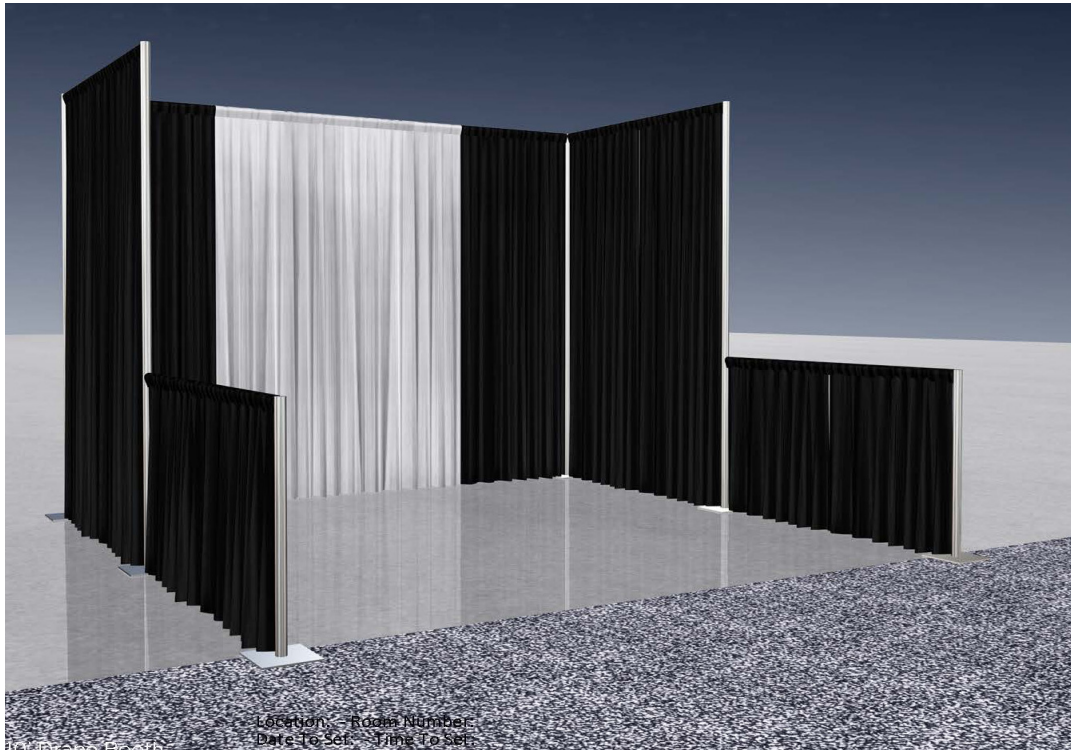

## Standard 10'x10' Inline Booth

**Included in your standard booth:**

8' High backwall drape, 3' High sidewall drape  
7" x 44" Cardstock Identification Sign

**Show drape color:** Black, White

**Aisle carpet color:** Tuxedo

## Made in America Pavilion

**Included in your standard booth:**

8' High backwall drape, 3' High sidewall drape  
7" x 44" Cardstock Identification Sign

**Show drape color:** Red, White, Blue

**Aisle carpet color:** Cayenne