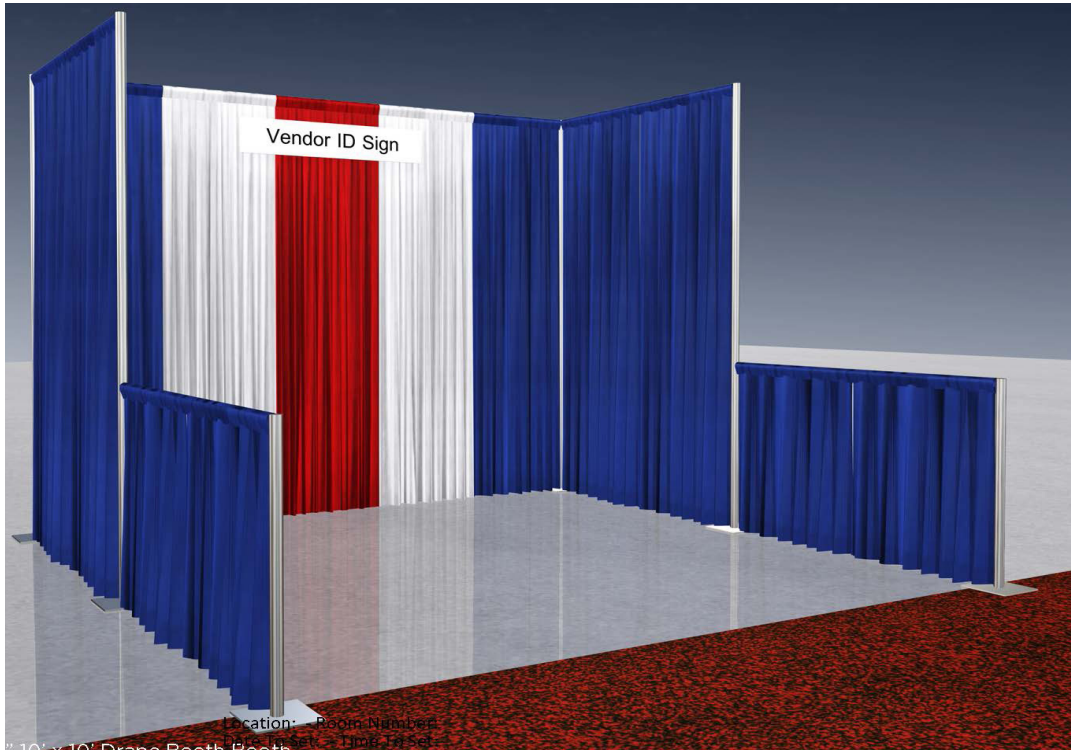

## Standard 10'x10' Inline Booth

**Included in your standard booth:**

8' High backwall drape, 3' High sidewall drape  
7" x 44" Cardstock Identification Sign

**Show drape color:** Black, White

**Aisle carpet color:** Tuxedo

## Made in America Pavilion

**Included in your standard booth:**

8' High backwall drape, 3' High sidewall drape  
7" x 44" Cardstock Identification Sign

**Show drape color:** Red, White, Blue

**Aisle carpet color:** Cayenne