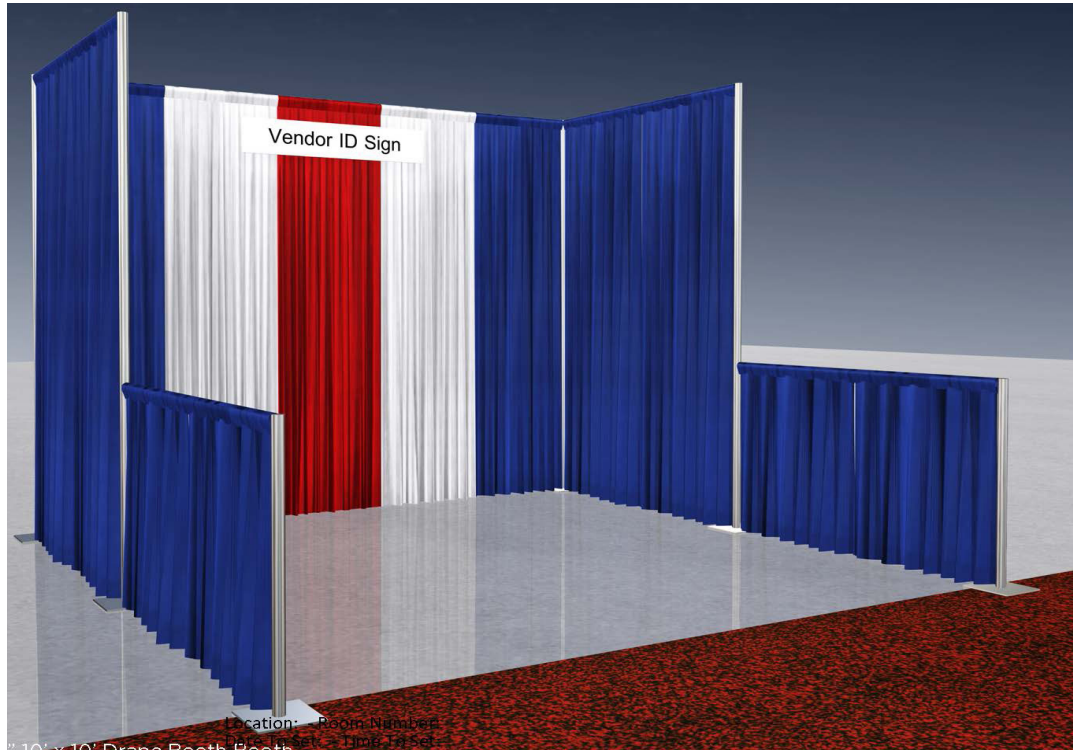

ONLINE & DISCOUNT DEADLINE:* MONDAY, DECEMBER 20, 2021

Standard 10'x10' Inline Booth

Included in your standard booth:

8' High backwall drape, 3' High sidewall drape
7" x 44" Cardstock Identification Sign

Show drape color: Black, White

Aisle carpet color: Tuxedo

Please note: Booth carpeting is not provided but is required.

Flooring can be rented through Shepard or you may bring your own.

ONLINE & DISCOUNT DEADLINE:* MONDAY, DECEMBER 20, 2021

Made in America Pavilion

Included in your standard booth:

8' High backwall drape, 3' High sidewall drape
7" x 44" Cardstock Identification Sign

Show drape color: Red, White, Blue

Aisle carpet color: Cayenne