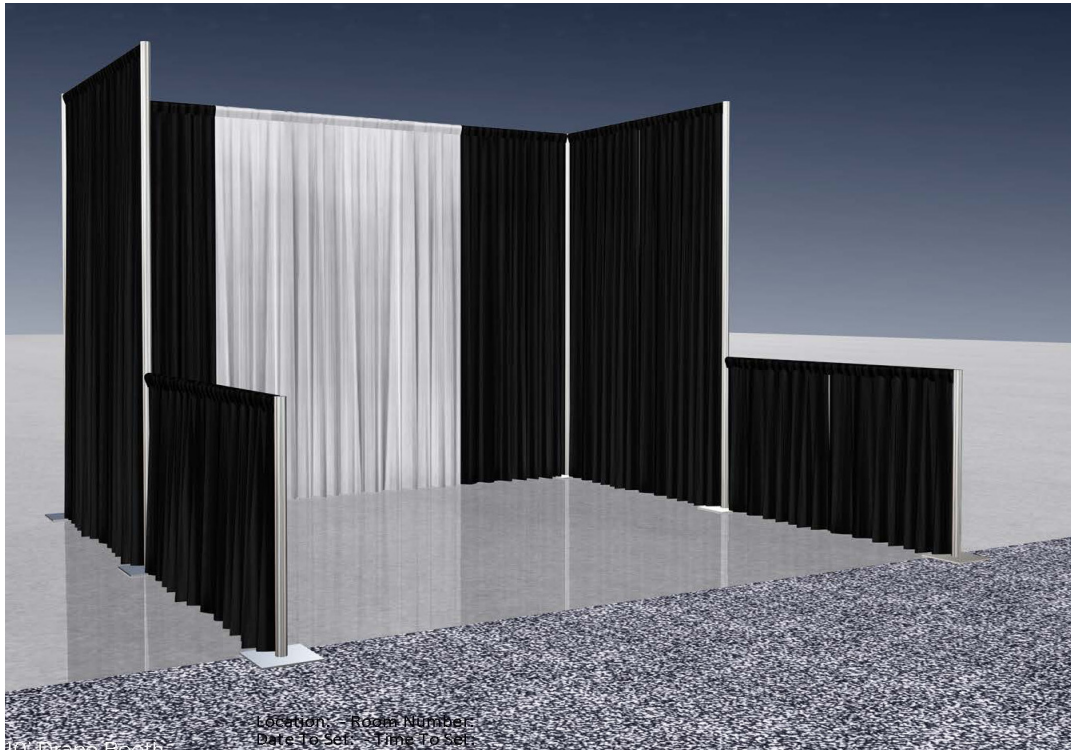

ONLINE & DISCOUNT DEADLINE:* MONDAY, DECEMBER 20, 2021

Standard 10'x10' Inline Booth

Included in your standard booth:

8' High backwall drape, 3' High sidewall drape
7" x 44" Cardstock Identification Sign

Show drape color: Black, White

Aisle carpet color: Tuxedo

Please note: Booth carpeting is not provided but is required.

Flooring can be rented through Shepard or you may bring your own.

ONLINE & DISCOUNT DEADLINE:* MONDAY, DECEMBER 20, 2021

Made in America Pavilion

Included in your standard booth:

8' High backwall drape, 3' High sidewall drape
7" x 44" Cardstock Identification Sign

Show drape color: Red, White, Blue

Aisle carpet color: Cayenne