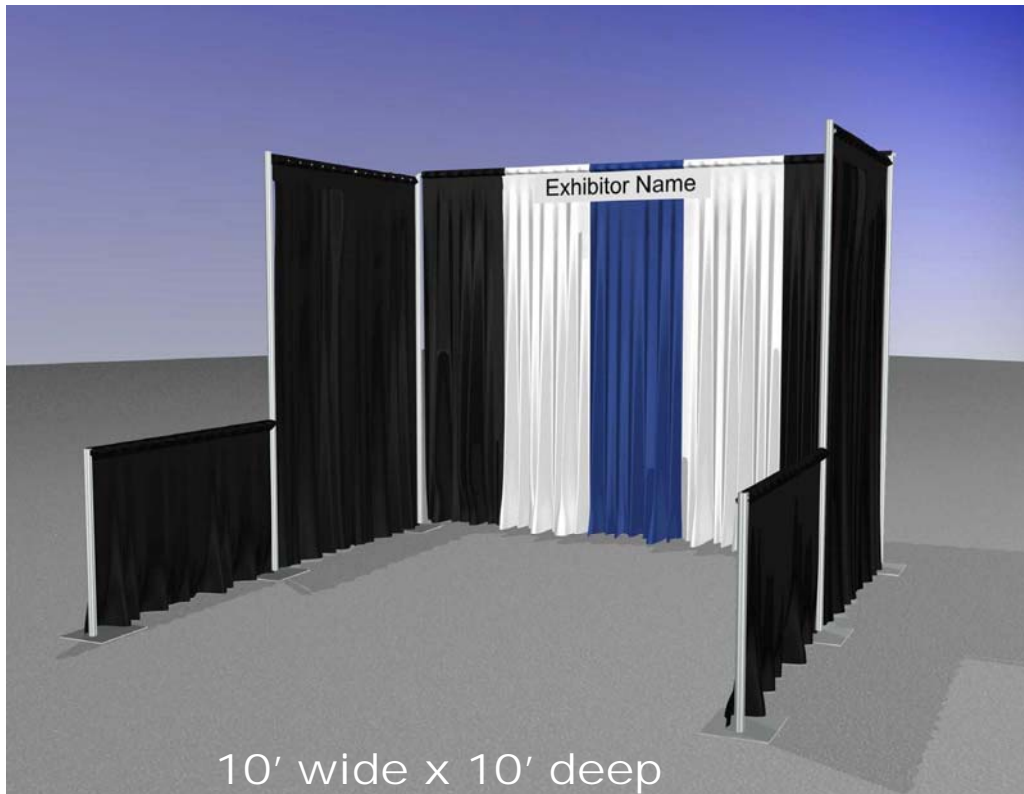

Standard 10'x10' Inline Booth

Booths Include

- 7"x44 Exhibitor Identification Sign
- 8' high backwall drape (Black/White/Blue & Black)
- 8' high x 5' wide side rail is Black
- 3' high x 5' wide side rail is Black
- Booth carpeting is not provided. Please order from the Carpet Order form or you may provide your own flooring. (Floor covering is required by show management).

See AIMExpo Booth Guidelines for approved configurations and height restrictions. Any exceptions MUST be approved by show management.

Find more on Bredeallied.com